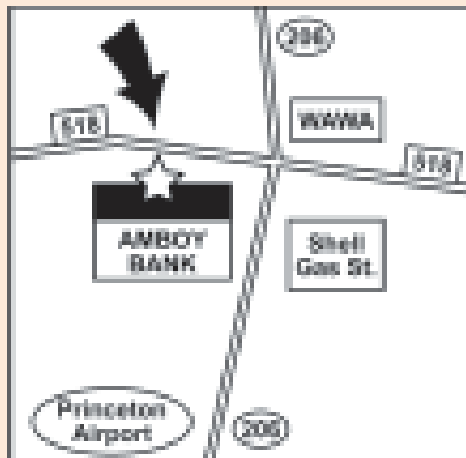

20% Off your first treatment!
Mention promo code MN02

Dr. Purvi Desai

995 Route 518
Skillman, NJ 08558

(609) 683-5651

www.insmile.com

Whitening • Porcelain Veneers • Crowns • Dental Implants
Bonding • Bridges • Fillings • Braces & invisalign

Conveniently located in the
AMBOY BANK building at the
corner of Rt. 206 & 518 in Skillman

We welcome new patients!

From kids to seniors, our practice offers
complete dental care for every member of
the family..

Located in the Amboy Bank Building at the
corner of RT 518 and 206